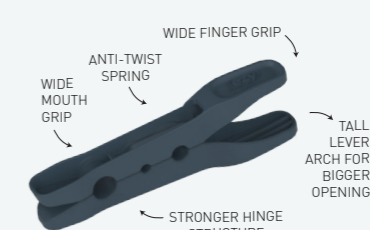

34344
Encore Premium Clothes Pegs Pack 36