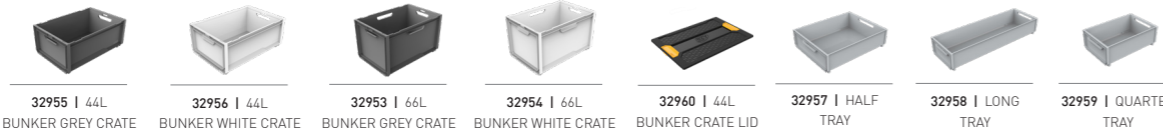

31727 | 20L BUNKER TUB 31728 | 35L BUNKER TUB 31729 | 50L BUNKER TUB 31730 | 80L BUNKER TUB 31731 | 120L BUNKER TUB 32274 | 130L BUNKER TUB 31732 | 160L BUNKER TUB 31876 | PK 4 CASTOR WHEELS 32197 | 70L BUNKER FLEXI TUB

Bunker Crates
pg. 53

Heavy Duty
pg. 55