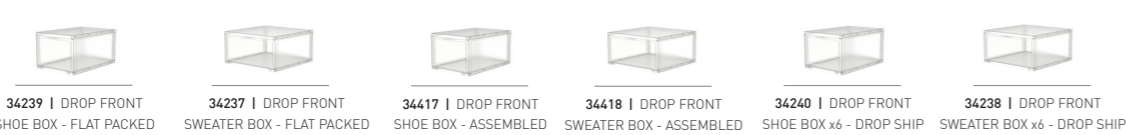

/01 ORGANIZATION

Brickor pg. 08

Lisse pg. 12

Kozo pg. 16

Låda pg. 20

Sort it pg. 22

Compartment Boxes

/02 STORAGE

Snap Lock pg. 26

File Box pg. 27

Classic Value Packs pg. 27

Karton pg. 28

Classic pg. 30

Solutions+ pg. 32

Ultimate pg. 36

Water-Proof IP67 pg. 38

Water-Proof HD