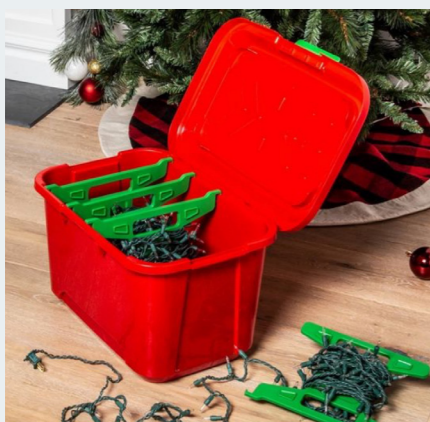

NEW Wreath Storage

Holds up to 60cm / 24 inch standard wreath

33625

Christmas Wreath Storage Container
Product Dimensions: 68.4x62x11.5cm

NEW TINTED RED
Festive season storage

Holds up to a 7ft/213cm standard Tree