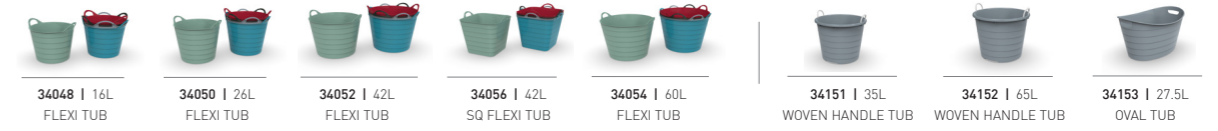

Heavy Duty
pg. 55

32172 | 30L STORAGE BOX 32173 | 55L STORAGE BOX 32174 | 100L STORAGE BOX 32178 | 80L STORAGE CHEST 31582 | 50L STORAGE TUB 32112 | 3 TIER SHELF 31314 | 5 TIER SHELF

/02 STORAGE

Stepped Flexi Tubs
pg. 56

34048 | 16L FLEXI TUB 34050 | 26L FLEXI TUB 34052 | 42L FLEXI TUB 34056 | 42L SQ FLEXI TUB 34054 | 60L FLEXI TUB 34151 | 35L WOVEN HANDLE TUB 34152 | 65L WOVEN HANDLE TUB 34153 | 27.5L OVAL TUB

Flexi Tubs
pg. 58