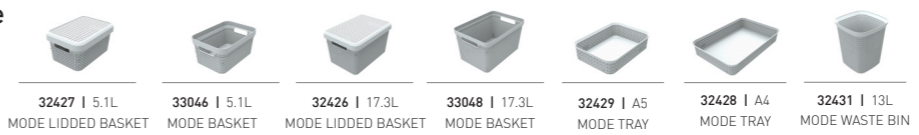

Parker Twill

/05 DECORATIVE

Mode

pg. 82