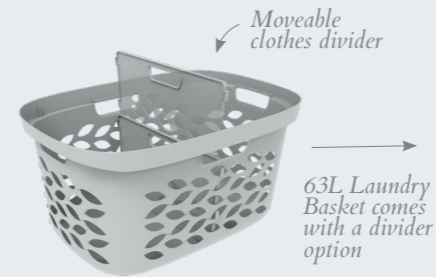

MODE LAUNDRY AND STORAGE RANGE

A style to suit any laundry and bathroom

32424	32425	32430		
45L Mode Laundry Basket Product Dimensions: 59x41x27.7cm	57L Mode Laundry Hamper Product Dimensions: 46.5x34x61.6cm	25L Mode Open Basket Product Dimensions: 41.6x31.6x25.9cm		
Available Colours: grey, moss & pink	Available Colours: grey, moss & pink	Available Colours: grey, moss & pink		
32427	33046	32426	33048	
5.1L Mode Small Lidded Basket Product Dimensions: 27x19.2x14.2cm	5.1L Mode Small Open Basket Product Dimensions: 26.3x18.5x13.4cm	17.3L Mode Large Lidded Basket Product Dimensions: 38.5x27x22.3cm	17.3L Mode Large Open Basket Product Dimensions: 37.8x26.3x21.3cm	
Available Colours: grey, moss & pink	Available Colours: grey, moss & pink	Available Colours: grey, moss & pink	Available Colours: grey, moss & pink	
32429	32428	32431		
A5 Mode Stacking Tray Product Dimensions: 24.2x17.7x6.2cm	A4 Mode Stacking Tray Product Dimensions: 35.9x24.2x6.2cm	13L Mode Waste Paper Bin Product Dimensions: 26.3x26.3x29.4cm		
Available Colours: grey, moss & pink	Available Colours: grey, moss & pink	Available Colours: grey, moss & pink		

Practical Beauty

Fleur

Fleur is a decorative range inspired by nature creating decorative solutions for the home.

33760

63L Fleur Laundry Basket with Divider
Product Dimensions: 64.5x44x31.5cm
Available Colours: grey, sage & pink