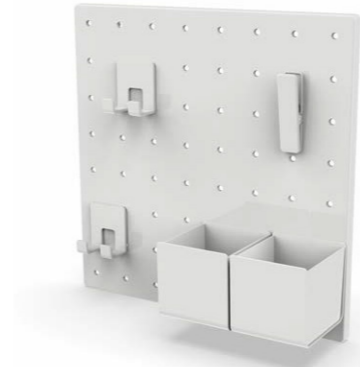

EZY STORAGE KŌZŌ *Packaged Sets*

34231

Kōzō Small Pegboard Storage Set
Product Dimensions:
33 x 33cm

All hardware and accessories included

34232

Kōzō Large Pegboard Storage Set
Product Dimensions:
33 x 66cm

All hardware and accessories included