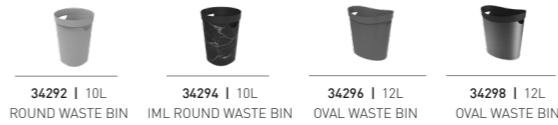

30662 | WASTE BASKET 31170 | WASTE BASKET COLOUR 34413 | RND WASTE BIN 34414 | SQ WASTE BIN

Decor Bins
pg. 63