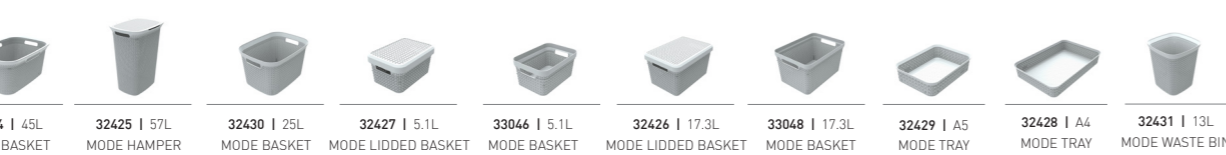

/04 LAUNDRY

Basics

pg. 70

Buckets & Basins

pg. 71

Encore

pg. 72

Linea

pg. 74

Mode

pg. 76

Fleur

pg. 77

Circle Flexi Laundry

pg. 78

Flex Laundry

Fleur Flexi Laundry

Parker Twill

/05 DECORATIVE

Mode

pg. 82

Fleur

pg. 83

Adela Weave

pg. 84

Linea

pg. 85