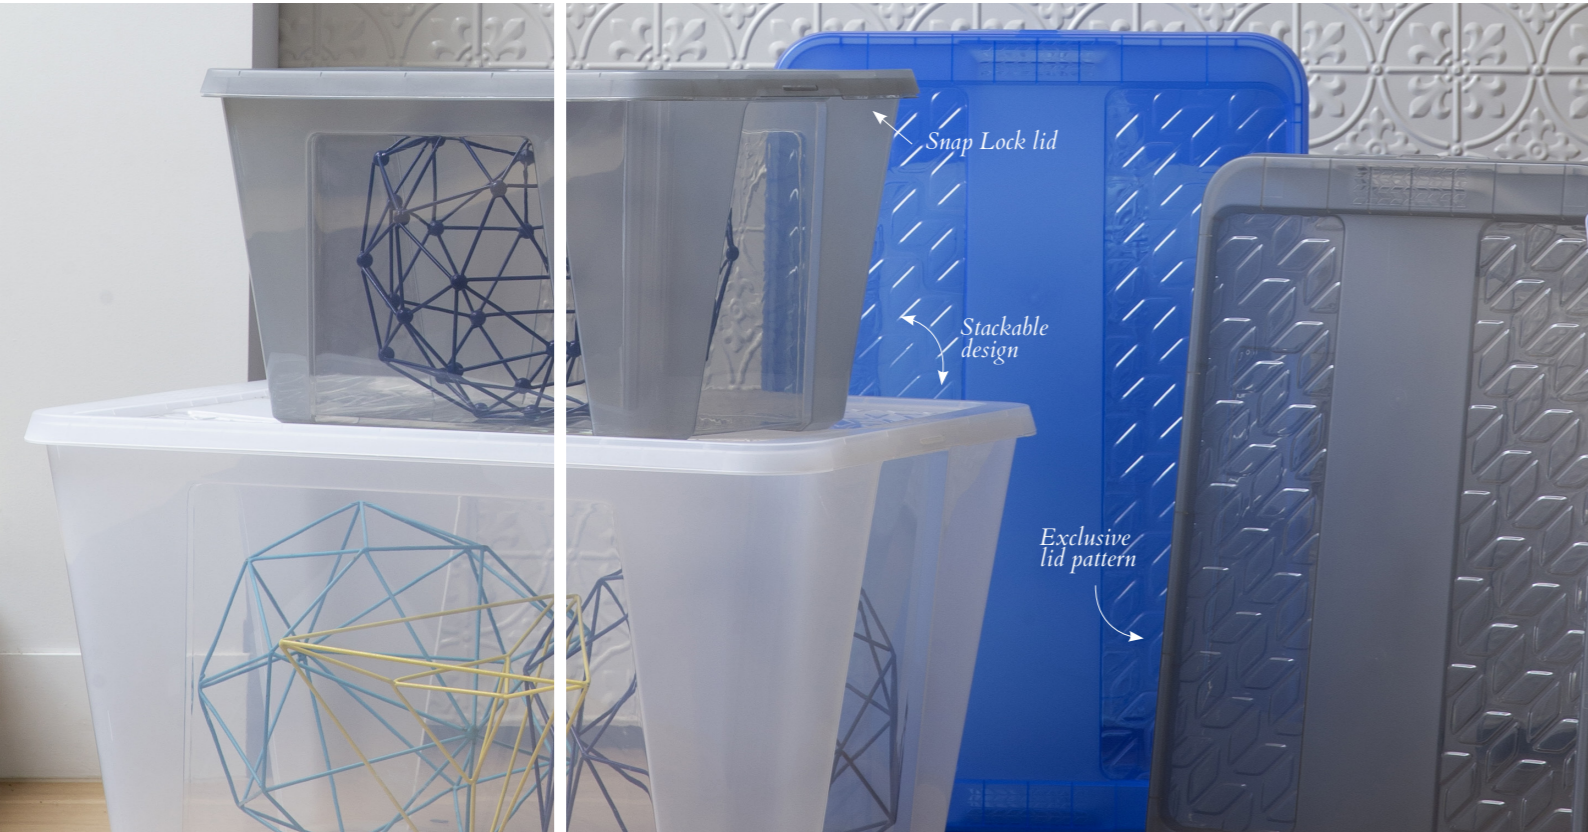

STORAGE
/02

Storage
for the home!

FOR THE LOVE OF

STORAGE

Storage

Effective storage solutions to maximise space

Our storage range delivers innovative solutions to simplify and organise all areas of your home.

Multi Purpose Storage

Snap Lock

The Snap Lock range is ideal for your everyday storage needs.

An elegant and contemporary storage container with its exclusive lid pattern, designed to suit any home decor.

Office storage File box

The Ezy Storage File Box holds and protects your important files or folders. The lid is designed to avoid creating your files and the depth, is designed so that hanging files don't touch the base of the box.