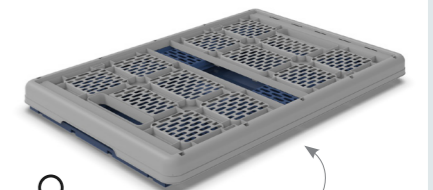

33574

30L Rectangle Stackable Tub
Product Dimensions: 46.5x35.9x24cm

FULLY COLLAPSIBLE CRATE

33575

32L Collapsible Storage Crate
Product Dimensions: Assembled - 50.5x34x22cm
Collapsed - 50.5x34x4.2cm

A Compact Storage Solution