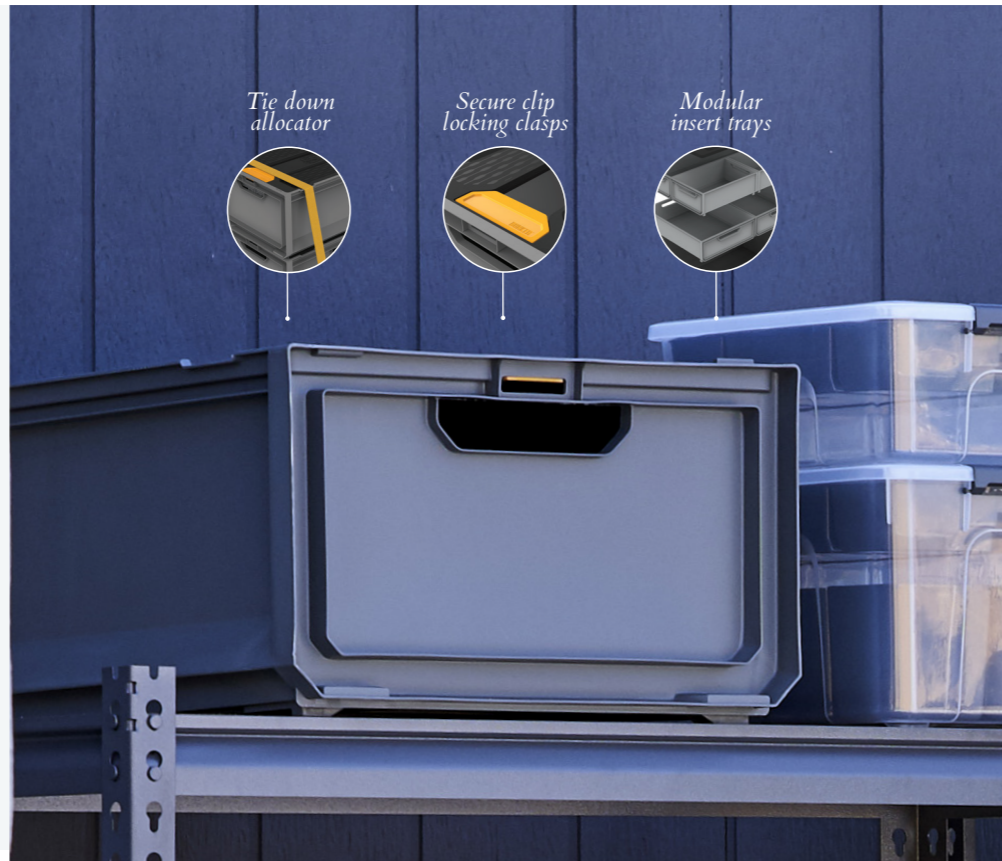

BUNKER™

Crate system

The Bunker Modular Crate System is the perfect heavy duty storage system for the tradesman or home handyman.

With a robust structural design this secure stackable modular system is perfect for transporting with a tie down feature to keep everything safe and secure.

The Bunker Crate System is fully customizable with add on modular insert trays and lid.

BUNKER CRATES

Stackable crate storage system

ACCESSORIES

Add on modular insert trays and lid

HD STORAGE BOXES

A robust storage solution for the home or tradesman

MULTI PURPOSE

Storage shelving for the home, office or garage