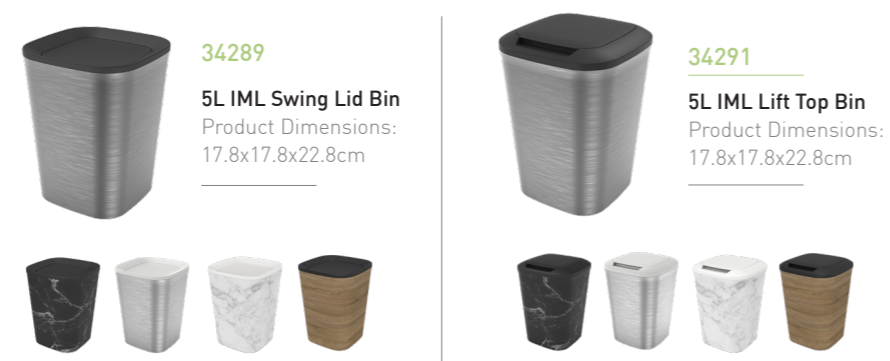

WASTE BINS

/03

FOR THE LOVE OF
Stylish waste solutions around the home!

WASTE BINS

Waste Bins

Stylish bin designs for the home

Keep your house neat and tidy with Ezy Storage waste bin ranges. Our clever designs offer stylish waste solutions for both indoor and outdoors.

34288 5L Swing Lid Bin
Product Dimensions: 17.8x17.8x22.8cm

34290 5L Lift Top Bin
Product Dimensions: 17.8x17.8x22.8cm

NEW **WASTE BASKETS**
Designer style for the home

34292 10L Round Waste Bin
Product Dimensions: 23.3x23.3x31.6cm

34296 12L Oval Waste Bin
Product Dimensions: 30x20x31cm

NEW **IML DESKTOP BINS**
Fashion design prints to suit all home decor

34289 5L IML Swing Lid Bin
Product Dimensions: 17.8x17.8x22.8cm

34291 5L IML Lift Top Bin
Product Dimensions: 17.8x17.8x22.8cm