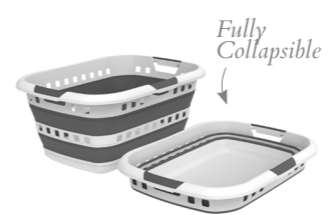

32826
45L Encore Collapsible Basket
Product Dimensions: Collapsed - 61.5x45x27.2x9.2cm

Fully Collapsible