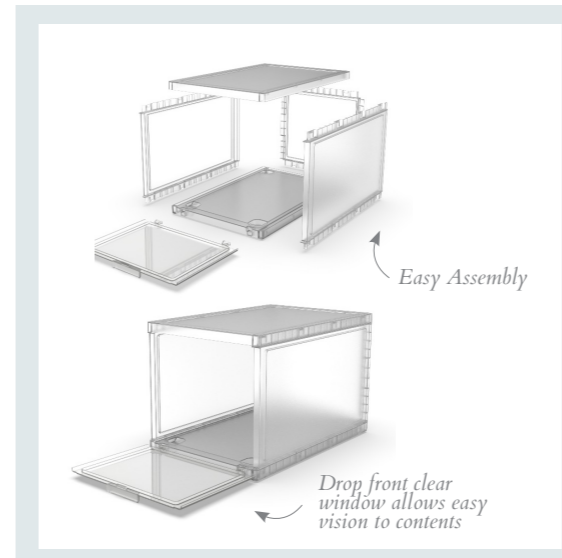

VALUE OFFER

Låda Storage Solutions

6 sets of shoe boxes

34240

Låda Wardrobe Drop Front Stackable Shoe Box - Set of 6 - Drop Ship

Product Dimensions: 36.6x23.7x20.3cm

6 sets of sweater boxes

34238

Låda Wardrobe Drop Front Stackable Sweater Box - Set 6 - Drop Ship

Product Dimensions: 36.6x35.5x20.3cm

Sort it

A customisable, modular system with uniquely crafted accessories included with each tub, to suit your individual storage needs.