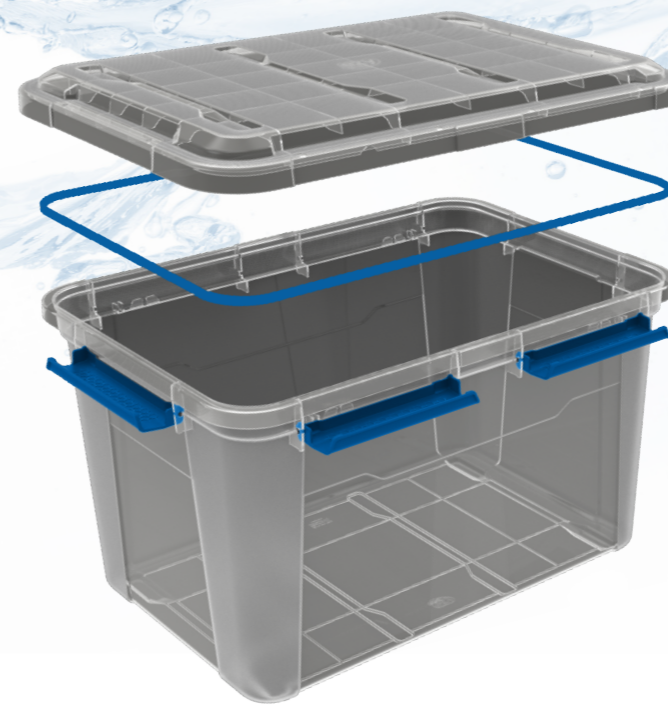

TESTED AND CERTIFIED IP67 RANGE

AIR, DUST, MOISTURE AND WATER-PROOF PROTECTED

IP = INGRESS PROTECTION
6 = DUST TIGHT
7 = SURVIVES BEING SUBMERGED UP TO 1M DEEP IN WATER FOR 30 MINUTES

Water-Proof's engineered grade silicone gasket is designed with precision and flexibility to repel water

The strong wide grip pressure clasps provide high clamping pressure allowing the silicone seal to be water tight

Water-Proof is protected from immersion between 15 centimeters and 1 metre in depth with guaranteed protection.

WATER-PROOF IP67

Engineered to hold a IP67 Ingress Protection Certification.

Shared Lids: 11.4L & 18L

33719

11.4L Water-Proof Storage Box
Product Dimensions: 38.2x28.8x15.3cm

33613

18L Water-Proof Storage Box
Product Dimensions: 38.2x28.8x24.3cm

33615

32L Water-Proof Storage Box
Product Dimensions: 57.8x38.2x21.7cm

Shared Lids: 32L & 50L

33617

50L Water-Proof Storage Box
Product Dimensions: 57.8x38.2x31.8cm

Shared Lids: 75L & 100L

33619

75L Water-Proof Storage Box
Product Dimensions: 64x47x33.3cm

33623

100L Water-Proof Storage Box with Handle
Product Dimensions: 66.6x46.9x45.9cm