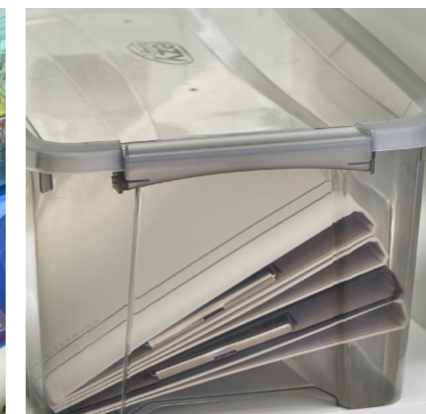

Ideal toy room storage

Perfect for office storage

Classic Cube fits most cube shelving

Unique customisable storage solution solutions+

The complete storage solution made Ezy by creating your own customised storage, with our assorted container sizes and accessories.