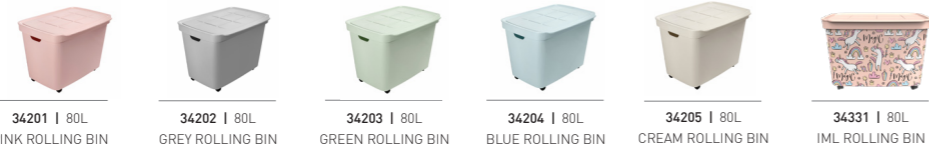

31546 | PK 5 RECTANGLE 450ml, 1L, 2.6L, 5.8L & 10L 31547 | PK 5 SQUARE 300ml, 800ml, 1.8L, 3.6L & 7.7L 32628 | 300ml SQ CONTAINER x4 32629 | 800ml SQ CONTAINER x4 32630 | 1.8L SQ CONTAINER x4 32631 | 3.6L SQ CONTAINER x4 32632 | 7.7L SQ CONTAINER x4 32633 | 450ml RECTANGLE CONTAINER x4 32634 | 1L RECTANGLE CONTAINER x4 32635 | 2.6L RECTANGLE CONTAINER x4 32636 | 5.8L RECTANGLE CONTAINER x4 32637 | 10L RECTANGLE CONTAINER x4