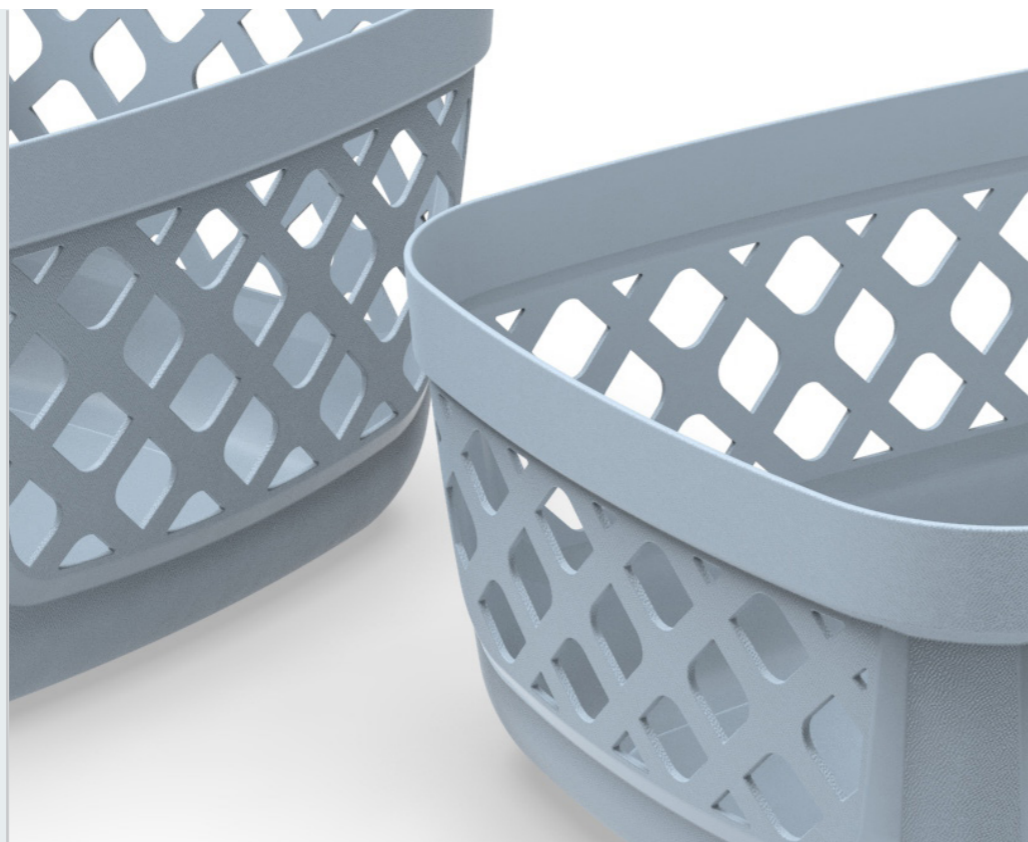

Adela Weave

Store and organise a range of household items within these versatile Baskets.

Constructed with a weave flexible pattern that is a durable and made to last. It's strong but flexible design safely accommodates a range of items placed inside them.

Available in 2 sizes and shapes to display or store away keepsakes and souvenirs, store your haberdashery or knitting equipment, keep photos and scrapbooking essentials organised and more.

Linea Design

Linea Decor baskets are a contemporary inspired range, that can accompany the décor of any home.

A practical lightweight basket that is ideal storage for most homes. The lineal design creates a modern streamline look.

ADELA WEAVE DÉCOR BASKET RANGE

A flexible basket to suit any home

33662

Adela Weave Flexi Basket Square
Product Dimensions: 20x20x12cm

33663

Adela Weave Flexi Basket Rectangle
Product Dimensions: 25.3x19.6x10cm

34211

Adela Weave Flexi Basket Square – Pack of 2
Product Dimensions: 20x20x12cm

34212

Adela Weave Flexi Basket Rectangle – Pack of 2
Product Dimensions: 25.3x19.6x10cm

LINEA DÉCOR BASKET RANGE

Simple style for the home

33817

4L Linea Deco Basket
Product Dimensions: 26.5x20x9.8cm

33818

5.3L Linea Deco Basket
Product Dimensions: 31x15.5x13cm

33819

11.2L Linea Deco Basket
Product Dimensions: 34.5x30x13cm

33820

Linea Deco Basket Assortment
4L - Pack of 3 / 5.3L - Pack of 2 / 11.2L
Product Dimensions: 26.5x20x9.5 / 31x15.5x13 / 34.5x30x13cm