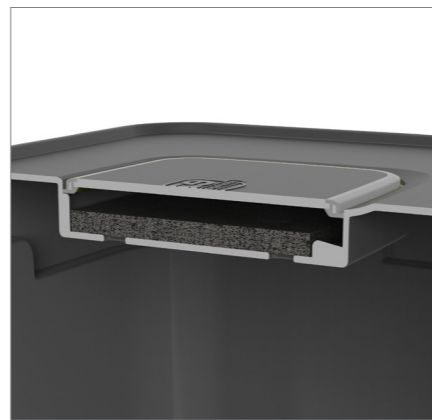

Integrated carbon filter eliminates odour