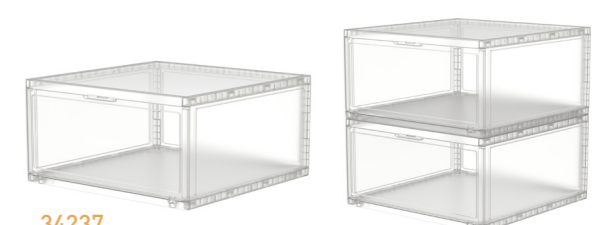

34239

Låda Wardrobe Drop Front Stackable Shoe Box - Flat Packed

Product Dimensions: 36.6x23.7x20.3cm

Stack multiple wardrobe boxes together

34237

Låda Wardrobe Drop Front Stackable Sweater Box - Flat Packed