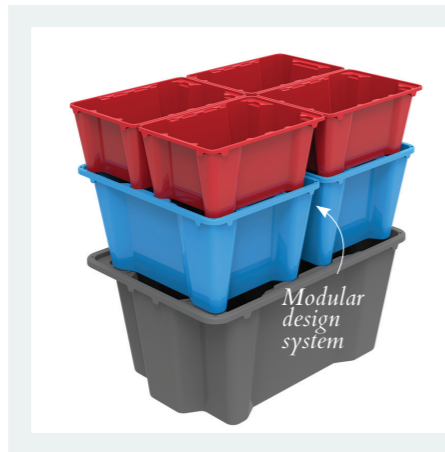

MODULAR STACKING CRATES

A modular design that allows all crates to stack vertically

32239

5L Small Entry Crate
Product Dimensions: 28x19x14cm

32240

14L Medium Entry Crate
Product Dimensions: 38x27.5x21cm

32241

40L Large Entry Crate
Product Dimensions: 55.5x38x30cm

Modular design system

Crates stack and nest

MULTI PURPOSE OPEN TUBS

The tubs are a versatile solution for storing and organising items anywhere in your home