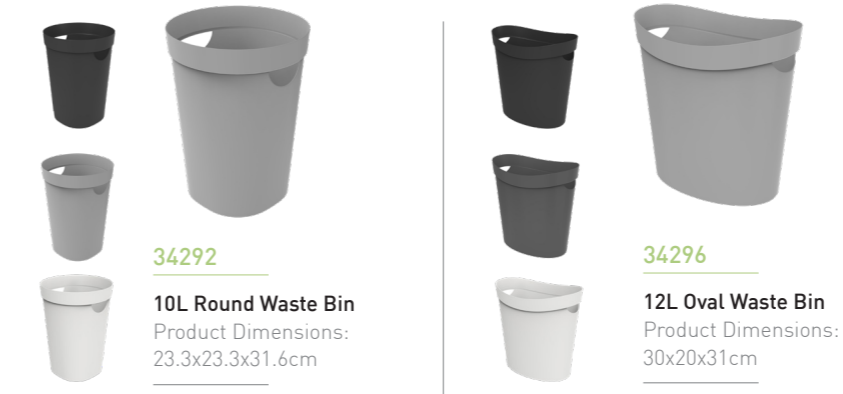

NEW **WASTE BASKETS**
Designer style for the home

34292 10L Round Waste Bin
Product Dimensions: 23.3x23.3x31.6cm

34296 12L Oval Waste Bin
Product Dimensions: 30x20x31cm