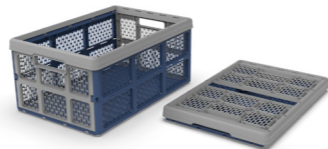

Available Colours:

33575
32L Collapsible Storage Crate
Product Dimensions:
Assembled - 50.5x34x22cm
Collapsed - 50.5x34x4.2cm