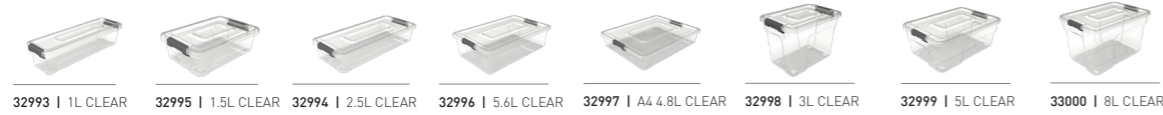

Solutions+ pg. 32

Ultimate pg. 36

Water-Proof IP67 pg. 38

Water-Proof HD

/02 STORAGE

Clip Lock
pg. 40

32993 | 1L CLEAR 32995 | 1.5L CLEAR 32994 | 2.5L CLEAR 32996 | 5.6L CLEAR 32997 | A4 4.8L CLEAR 32998 | 3L CLEAR 32999 | 5L CLEAR 33000 | 8L CLEAR