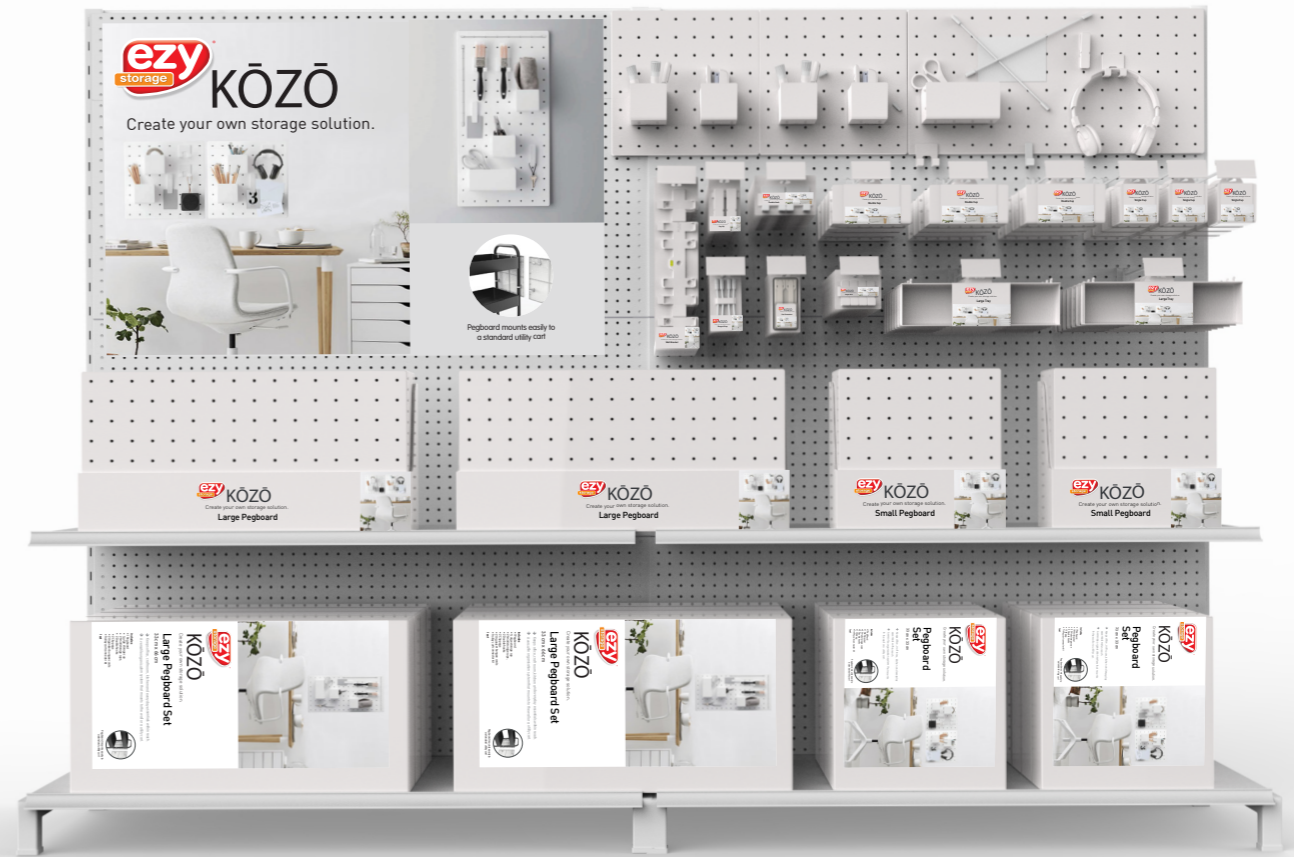

34236
Kōzō Organiser Clip - Pack of 2
 Product
 Dimensions:
 8x2.8x3.6cm

34285
Kōzō Organiser Bungee Strap - Pack of 2
 Product
 Dimensions:
 21.6x1.8x0.8cm

34367
Kōzō Organiser Wall Bracket
 Product
 Dimensions:
 31.6x7.9x0.9cm

KŌZŌ Hang Sell Packaging

EZY STORAGE KŌZŌ Hang Sell Point of sale

EZY STORAGE KŌZŌ CDU Shelf Point of sale

Versatile organisation system mounts on utility carts, wire shelving and walls.

Pegboard mounts easily to a standard utility cart