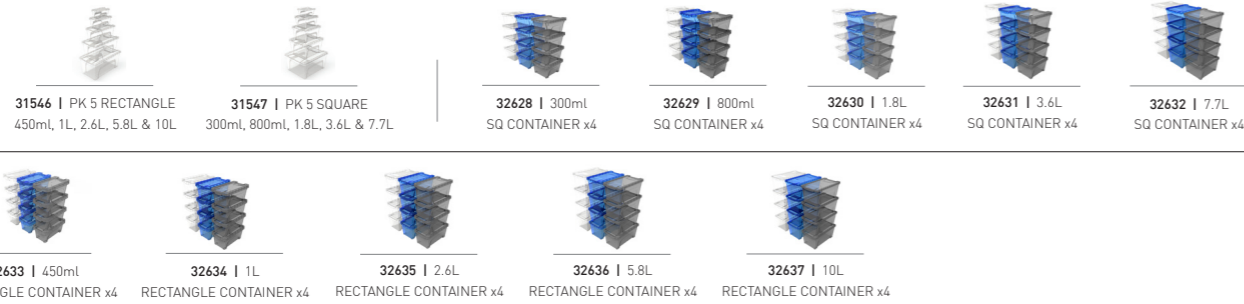

33001 | 1L COLOUR 33003 | 1.5L COLOUR 33002 | 2.5L COLOUR 33004 | 5.6L COLOUR 33005 | A4 4.8L COLOUR 33006 | 3L COLOUR 33007 | 5L COLOUR 33008 | 8L COLOUR

Neon
pg. 41

Store Away Rolling Bin
pg. 42