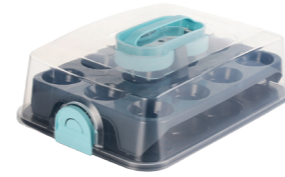

BAKING MADE EASY
Transport delicious cakes anywhere safely

30831
Bake to go 24 Piece Muffin Carrier with Tongs
Product Dimensions: 38x27x15cm

Also Available in
48 Piece Mini Muffin Carrier