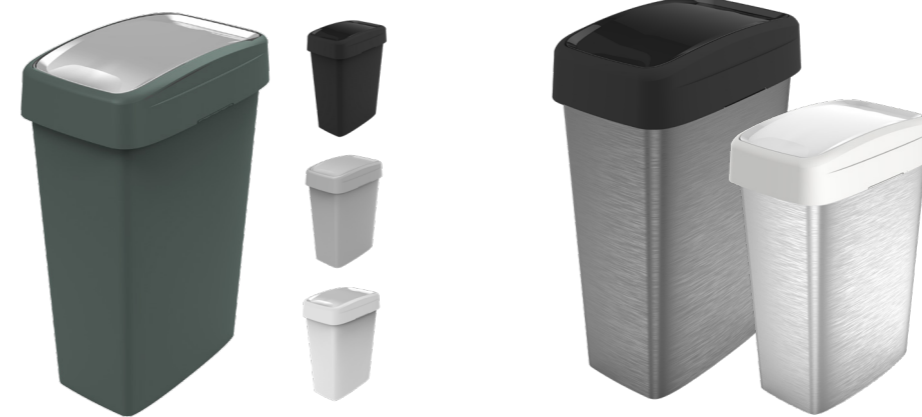

Functional design

Premium Bins

Our selection of premium bins are both functional and aesthetically contemporary in design.

Our selection of sizes and styles means you can find bins to fit your rubbish and recycling needs.

Available in various colours and fashion prints.

NEW **SWING BINS**
Designed for functionality in the home

34300
12L Rectangle Swing Lid Bin
Product Dimensions: 26.1x20x38.5cm

34304
25L Rectangle Swing Lid Bin
Product Dimensions: 32.5x25x50.8cm

34308
50L Rectangle Swing Lid Bin
Product Dimensions: 39.4x30x69cm

NEW **SLIM BINS**
Designed for space saving in the home

34312
30L Slim Swing Lid Bin
Product Dimensions: 39.3x25.3x51cm

34316
50L Slim Swing Lid Bin
Product Dimensions: 43.7x28.2x65cm