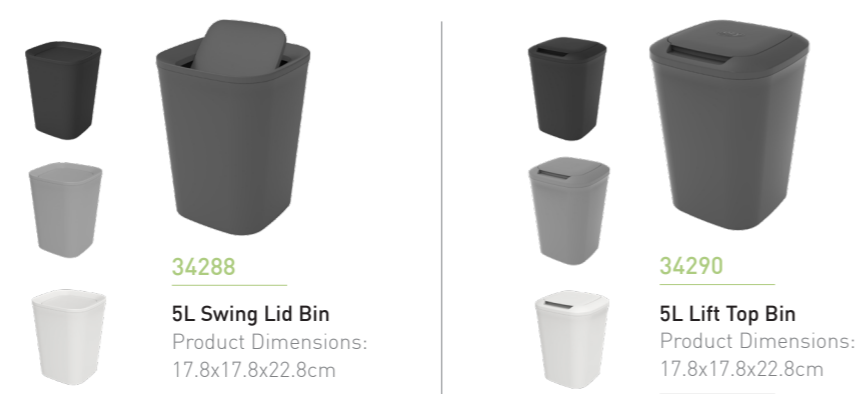

WASTE BINS

/03

FOR THE LOVE OF
Stylish waste solutions around the home!

WASTE BINS

Waste Bins

Stylish bin designs for the home

Keep your house neat and tidy with Ezy Storage waste bin ranges. Our clever designs offer stylish waste solutions for both indoor and outdoors.

Everyday Basics	52
Desktop Bins	52
Waste Bins	53
Swing Bins	54
Slim Bins	55
Dome Bins	55
Compost Bins	56

Everyday Basics

Keep your house neat and tidy with the Ezy Storage everyday waste bins.

30662 Waste Basket
Product Dimensions: 25x25x27cm

31170 Waste Basket (Coloured)
Product Dimensions: 25x25x27cm

34413 Utile 7L Round Waste Bin
Product Dimensions: 22x22x24.5cm

34414 Utile 7L Square Waste Bin
Product Dimensions: 20.4x20.4x23.4cm

NEW **DESKTOP BINS**
Designed to maximise desktop space